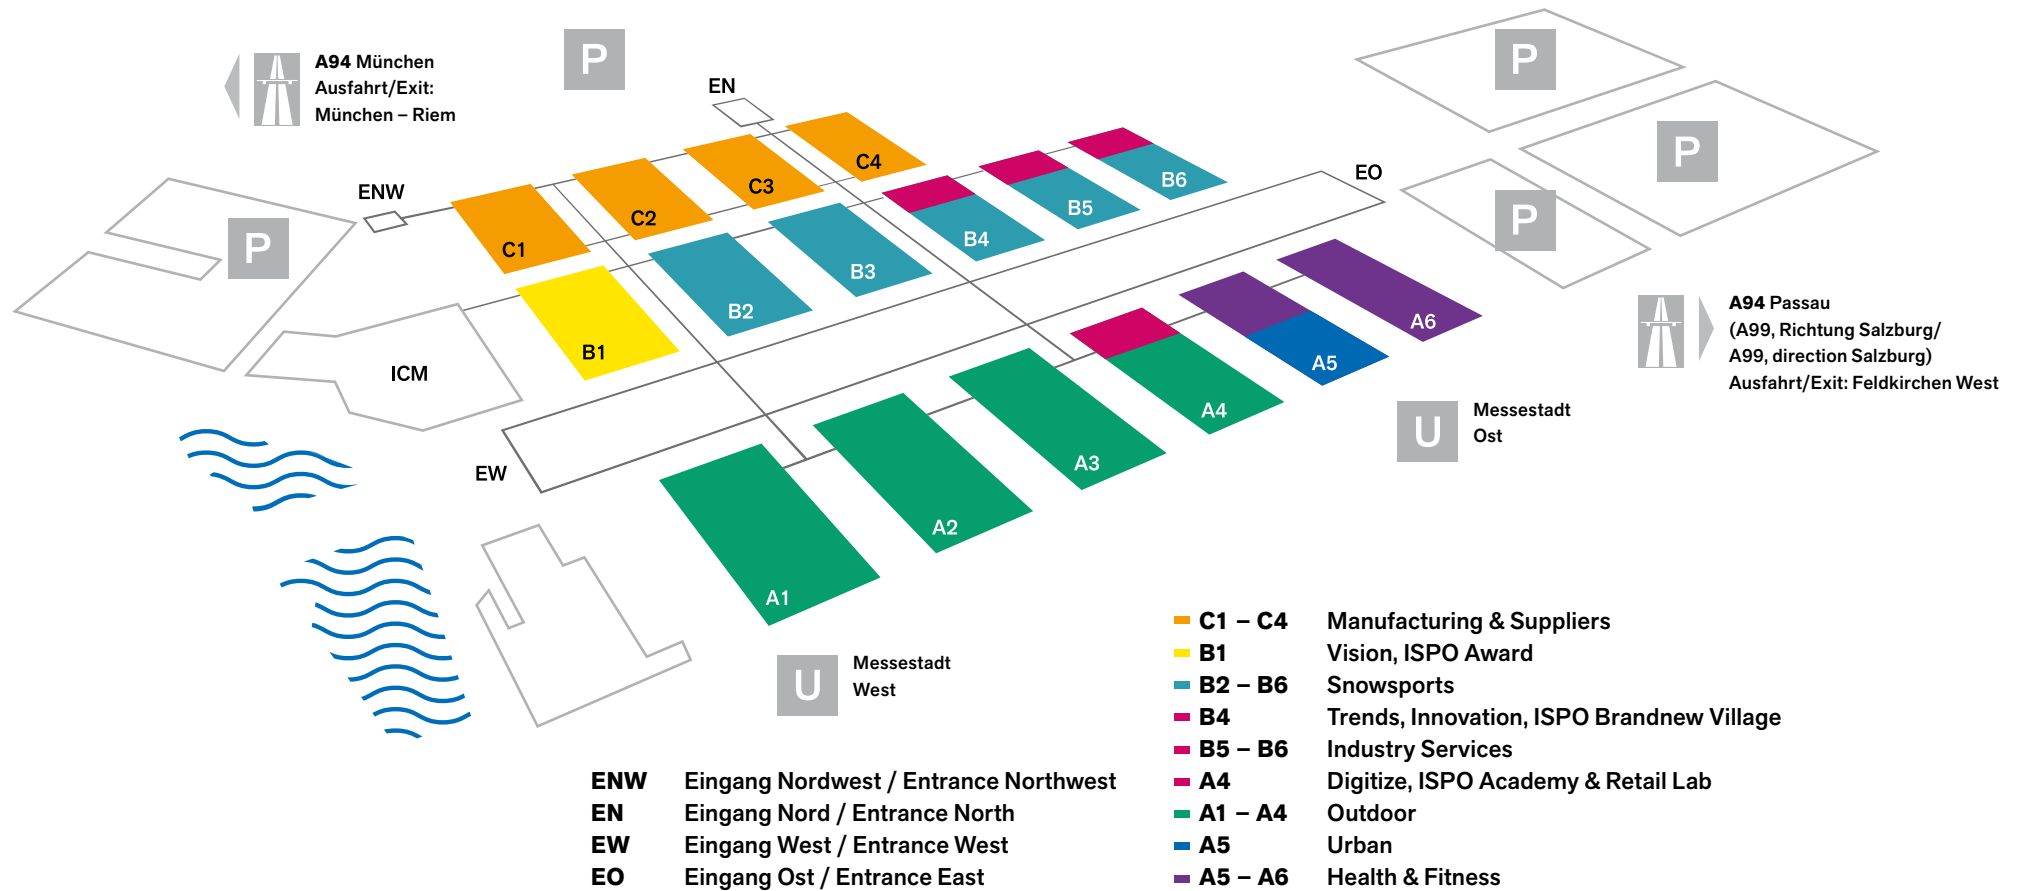

Messe München

Connecting Global Competence

Geländeplan / Map of fair grounds

ENW Eingang Nordwest / Entrance Northwest
EN Eingang Nord / Entrance North
EW Eingang West / Entrance West
EO Eingang Ost / Entrance East

- C1 – C4** Manufacturing & Suppliers
- B1** Vision, ISPO Award
- B2 – B6** Snowsports
- B4** Trends, Innovation, ISPO Brandnew Village
- B5 – B6** Industry Services
- A4** Digitize, ISPO Academy & Retail Lab
- A1 – A4** Outdoor
- A5** Urban
- A5 – A6** Health & Fitness