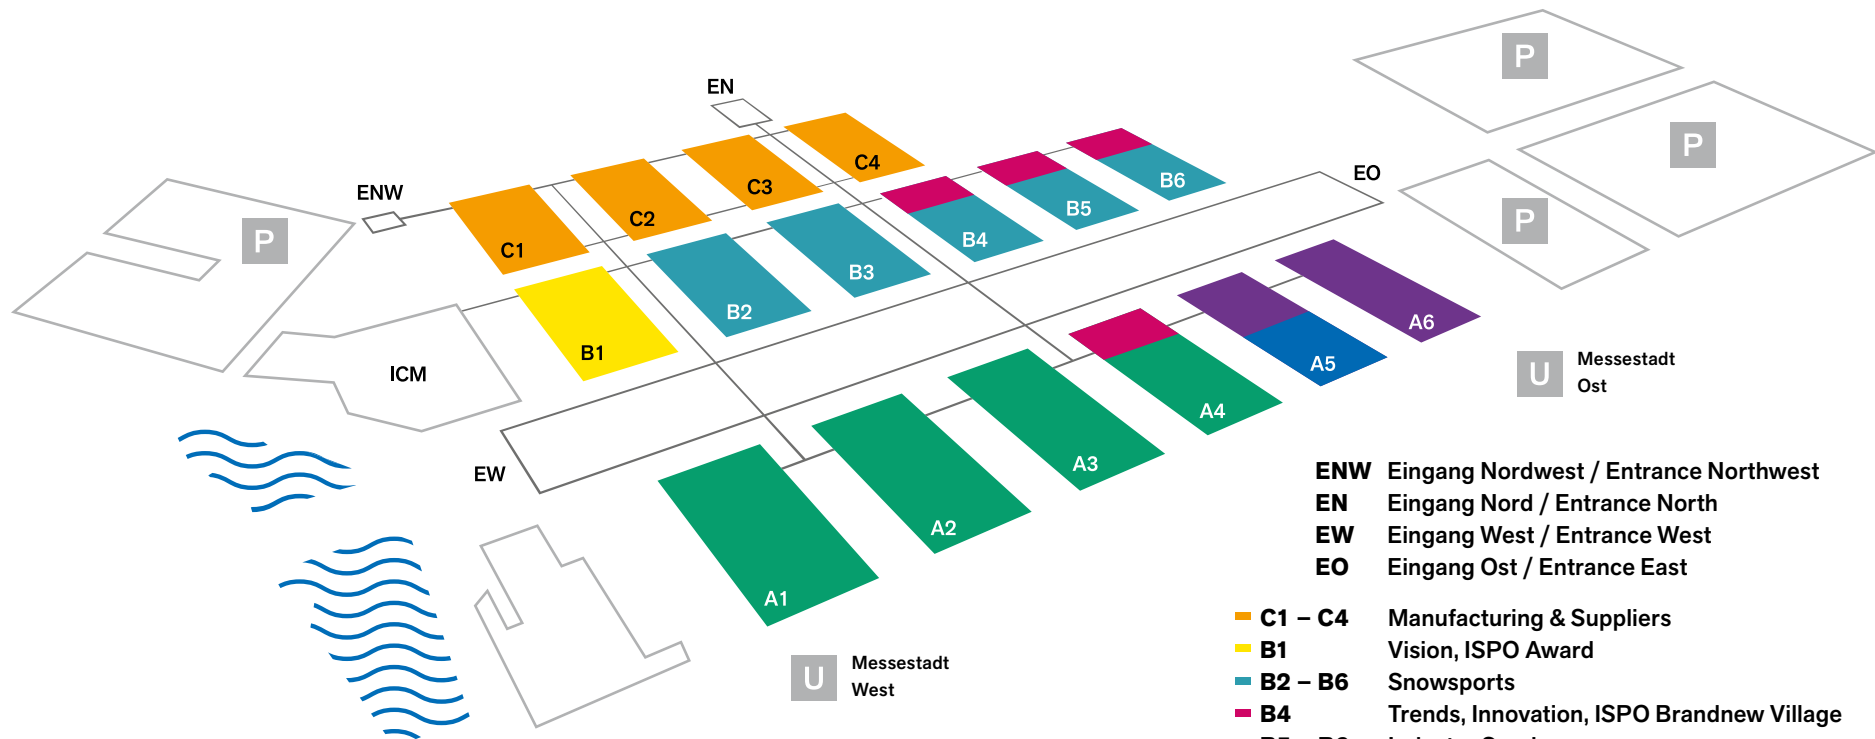

Messe München

Connecting Global Competence

Geländeplan / Map of fair grounds

ENW Eingang Nordwest / Entrance Northwest
EN Eingang Nord / Entrance North
EW Eingang West / Entrance West
EO Eingang Ost / Entrance East

- C1 – C4** Manufacturing & Suppliers
- B1** Vision, ISPO Award
- B2 – B6** Snowsports
- B4** Trends, Innovation, ISPO Brandnew Village
- B5 – B6** Industry Services
- A4** Digitize, ISPO Academy & Retail Lab
- A1 – A4** Outdoor
- A5** Urban
- A5 – A6** Health & Fitness